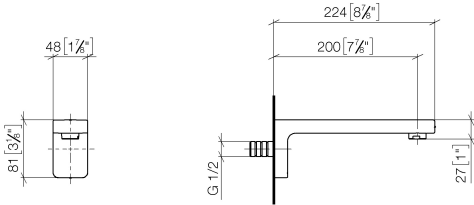

**LULU Bath spout for wall mounting - Brushed Platinum**

LULU

13 801 710

- 200mm projection
- circular normal flow
- hole diameter 37 mm
- 1/2" connection
- plug-link mounting
- max. flow 23.5 l/min at 3 bar flow pressure

	Brushed Platinum	13 801 710-06
	Chrome	13 801 710-00

**Required miscellaneous**

**Concealed adapter -**

35 080 970-90  
0010

13 801 710

mm [inches]

### Flow rate chart