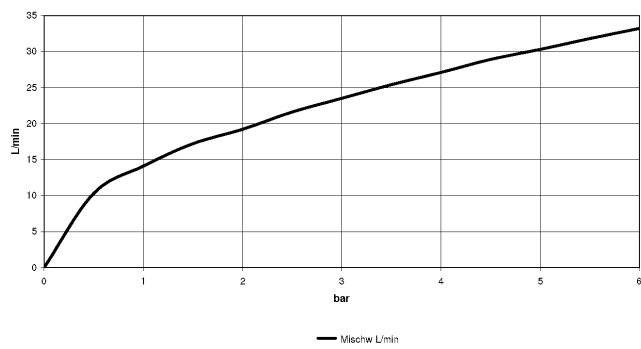

**LULU Bath spout for wall mounting - Brushed Platinum**

LULU

13 801 710

- 200mm projection
- circular normal flow
- hole diameter 37 mm
- 1/2" connection
- plug-link mounting
- max. flow 23.5 l/min at 3 bar flow pressure

	Brushed Platinum	13 801 710-06
	Chrome	13 801 710-00

**Required miscellaneous**

**Concealed adapter -**

35 080 970-90  
0010

13 801 710

mm [inches]

### Flow rate chart